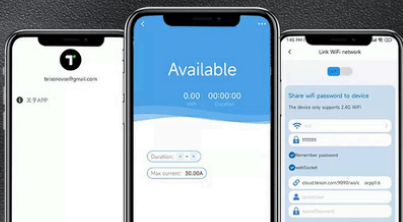

## MY TEISON APP

Management of the charging process

- Real-time monitoring
- Scheduled charging
- Multiple function settings

Ready to make the switch to electric? Contact us today to learn more about our home charger!